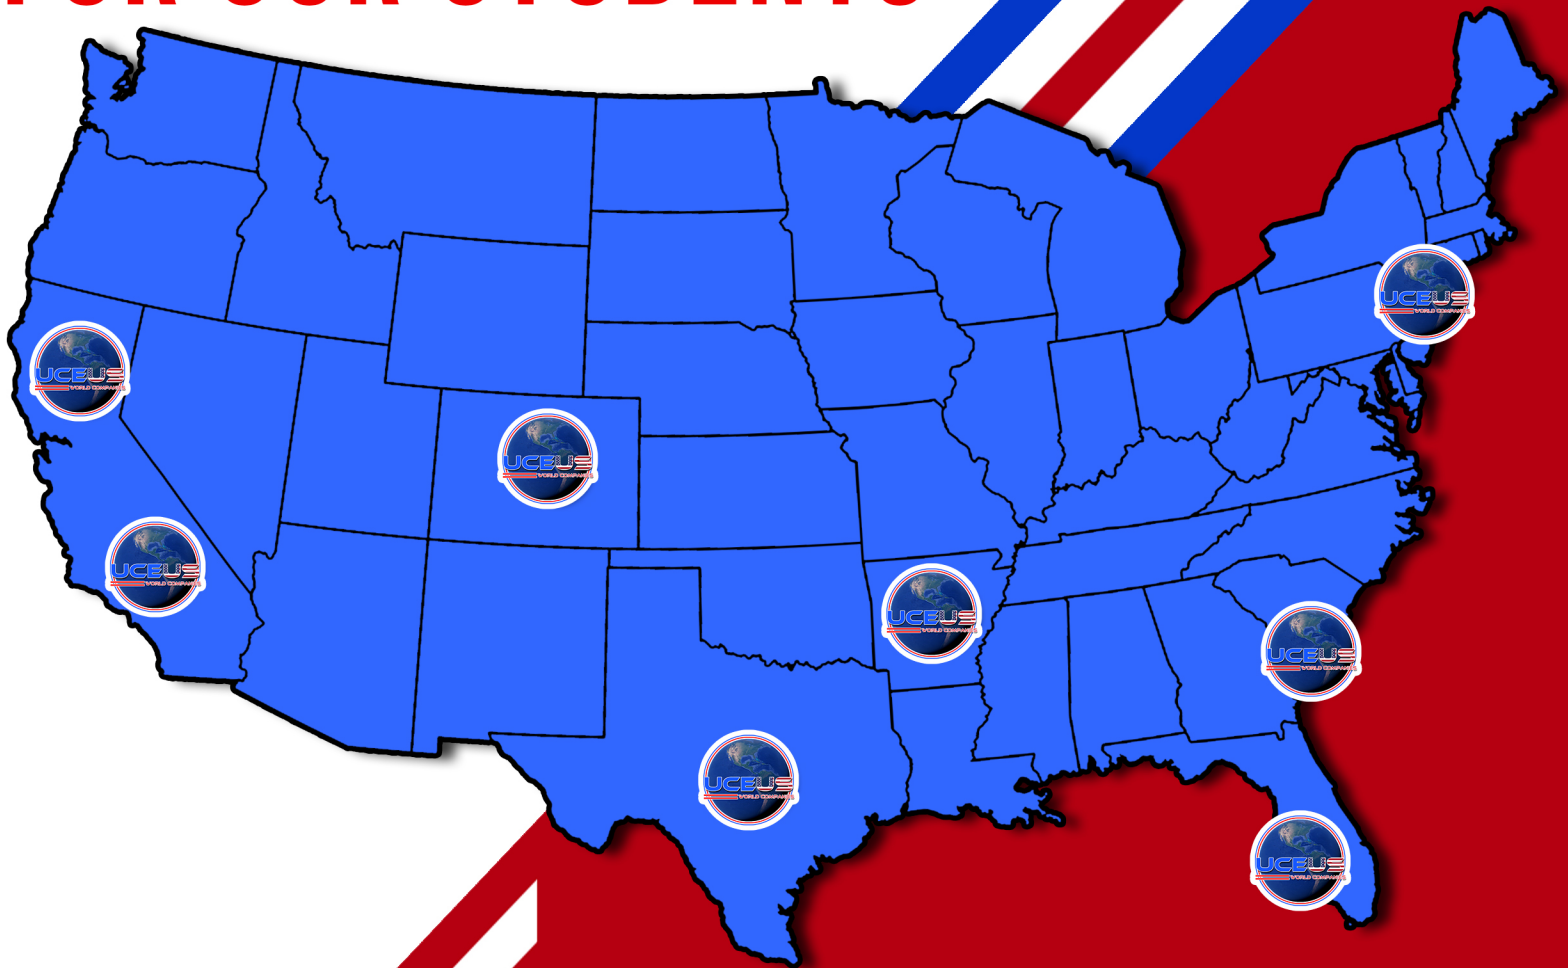

# AMAZING AMERICAN DESTINATIONS FOR OUR STUDENTS

**\*CALIFORNIA - SOUTHERN AND NORTHERN AREAS**

**\*TEXAS - DALLAS FORT WORTH & FREDERICKSBURG AREAS**

**\*COLORADO - DENVER**

**\* NEW YORK - NEW YORK**

**\*ARKANSAS - LITTLE ROCK**

**\*ST. PETERSBURG - FLORIDA**

**\* HILTON HEAD - SOUTH CAROLINA**

## Why choose VIP Texas program?

Where the West Begins. UCEUS VIP Program Dallas/Fort Worth Experience. You will be placed in an area approximately 1 hour to Dallas and Fort Worth areas. Explore both sides of these amazing cities. Fort Worth Stockyards National Historic District, Dallas Cowboys Football, Dallas Museum of Art, Sixth Floor Museum & Dealey Plaza, Reunion Tower, Texas Rodeos and more.

Robust academic opportunities with accredited high schools.

Everything's BIGGER in Texas, start your BIG adventure here. Near the Trinity River Trails, home of the best BBQ, historic Stockyards, Cowboys/Cowgirls, Texas Longhorns, American Football, Modern Art, Legendary Chisholm Trail and more...